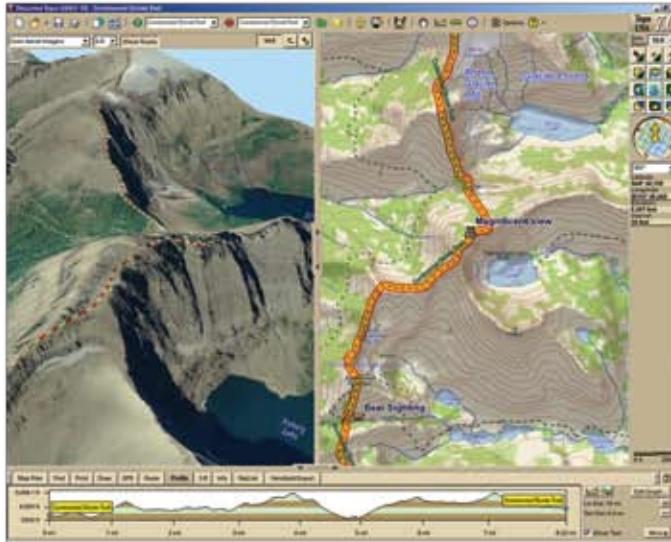

Now With Over 4 Million Places of Interest, from Trusted DeLorme Products ➤

The Most Complete Selection of Data and Imagery Options

In addition to the highly-detailed Topo USA maps, you can access a wide variety of indispensable map, chart, and imagery choices from USGS, NOAA and other sources.

Color Aerial Imagery Downloads

Classic USGS 1:24,000 Quad Downloads

NOAA Nautical Chart Downloads

High-Resolution City Downloads

Image shows trail (broken red line) overlaid on color aerial imagery displayed in 3-D.

Integrate Your Data Downloads with Topo USA 7.0 for Unrivaled Planning, Routing, and Navigating

Unlike imagery found online, DeLorme Data Downloads can be used in tandem with Topo USA 7.0 maps. Use the splitscreen editing capability to locate and identify structures, landmarks, navigation markers, and other features with pinpoint GPS accuracy. Full-screen viewing is also available for 3-D and different types of downloaded imagery, maps, and charts.

Unrivaled GPS Capabilities

Topo USA 7.0 delivers high-end GPS data creation and exchange capabilities and lets you do more with data you collect in the field.

- Insert positionally-accurate waypoints and tracks
- Automatically create routes on roads or trails*
- Convert collected tracks to routable roads or trails*
- Easily manage your collected GPS data