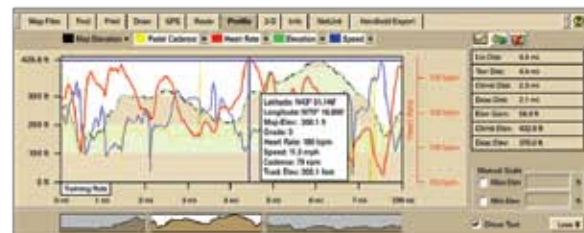

Profile Your Athletic GPS Wrist Computer Data

Display the performance results for your hikes, bike rides, or runs.

- Chart your speed, heart rate, and cadence by elevation and distance
- Display your route on 3-D maps
- Use with supported devices from GARMIN, Suunto, and Timex